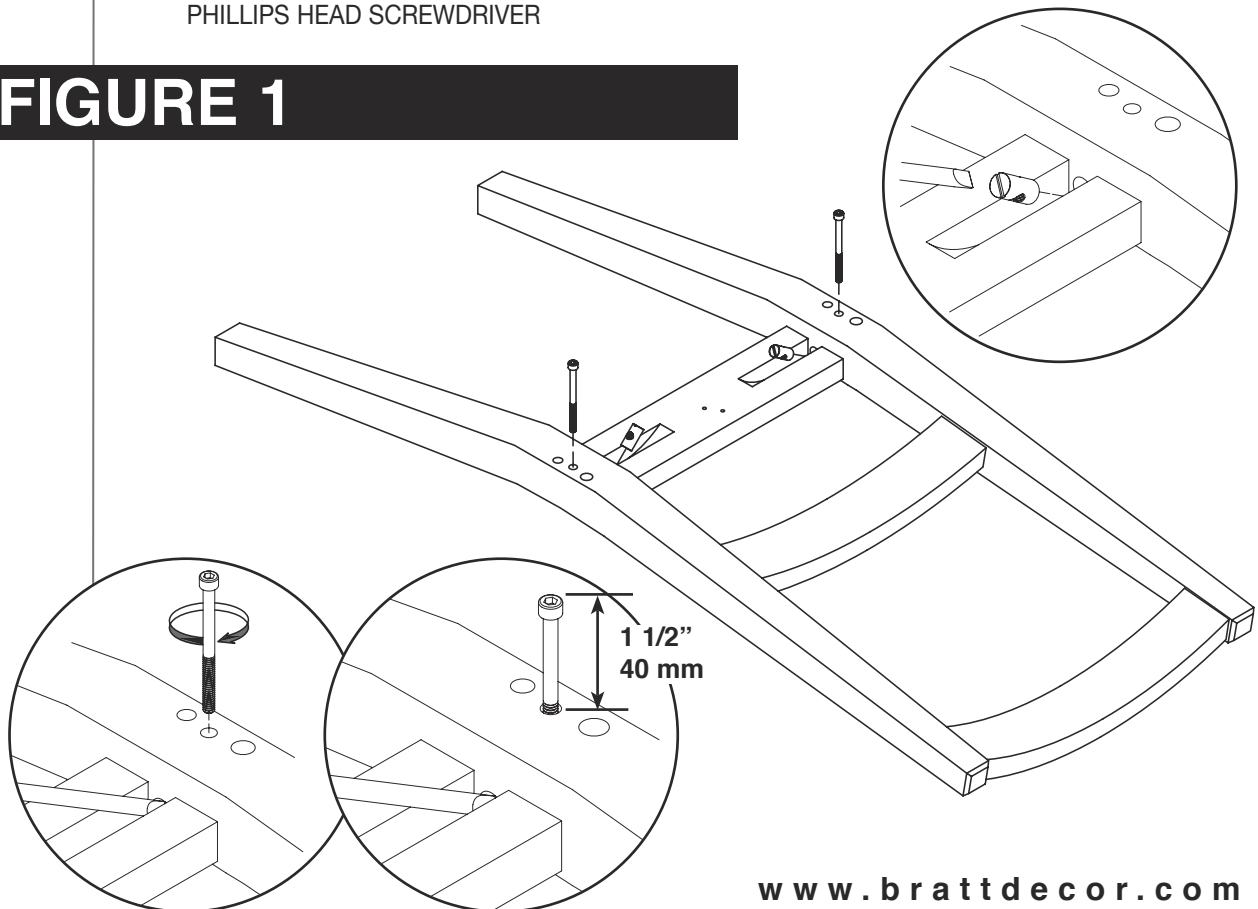

Assembly instructions

DK/JN51 simple chair

Bratt Decor, Inc.

HARDWARE:

TOOLS NEEDED:

FLAT HEAD SCREWDRIVER

PHILLIPS HEAD SCREWDRIVER

FIGURE 1

FIGURE 2

FIGURE 3

FIGURE 4

FIGURE 5

FIGURE 6

FIGURE 7