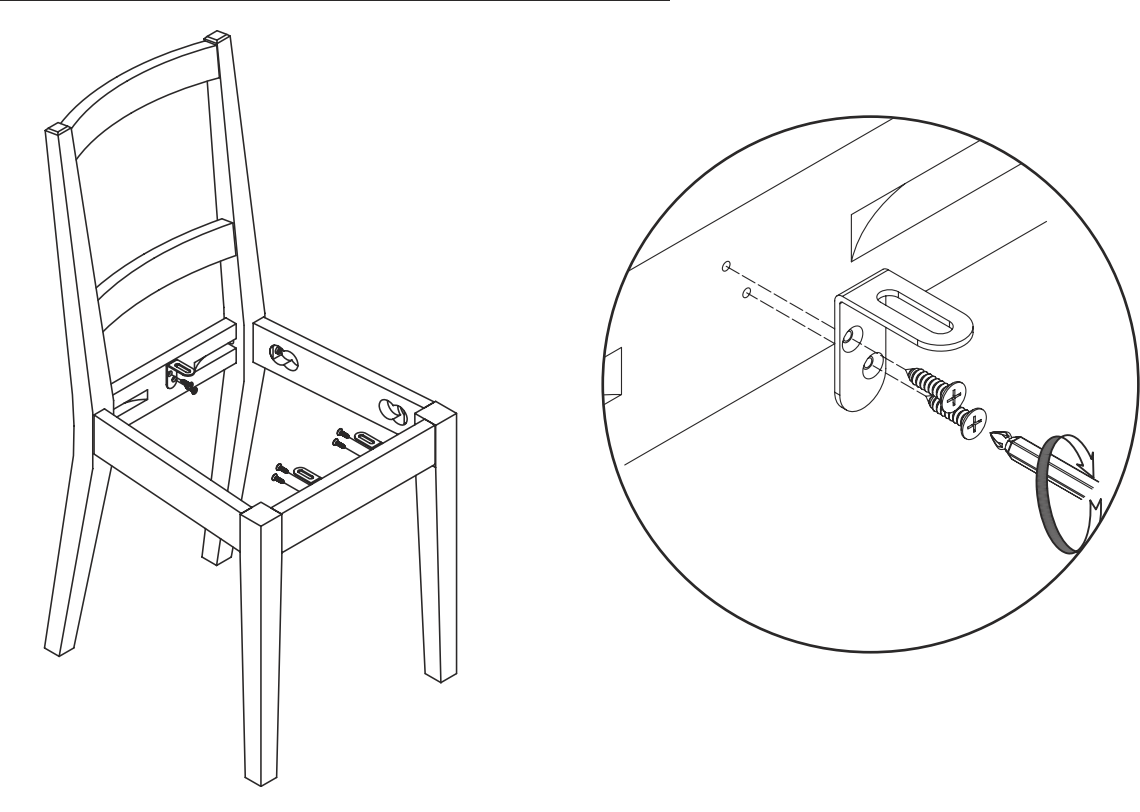

Assembly instructions

DK/JN51 simple chair

Bratt Decor, Inc.

HARDWARE:

TOOLS NEEDED:

FLAT HEAD SCREWDRIVER

PHILLIPS HEAD SCREWDRIVER

FIGURE 1

FIGURE 2

FIGURE 3

FIGURE 4

FIGURE 5

FIGURE 6

FIGURE 7