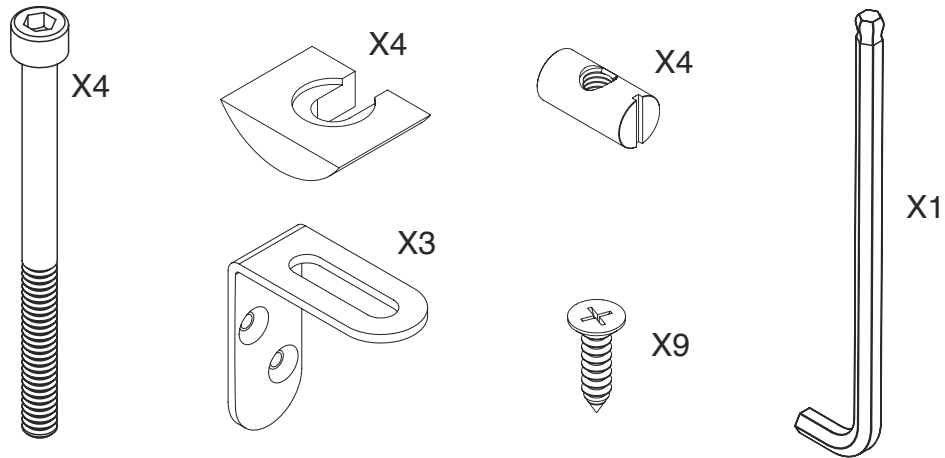

Assembly instructions

DK/JN51 simple chair

Bratt Decor, Inc.

HARDWARE:

TOOLS NEEDED:

FLAT HEAD SCREWDRIVER

PHILLIPS HEAD SCREWDRIVER

FIGURE 1

FIGURE 2

FIGURE 3

FIGURE 4

FIGURE 5

FIGURE 6

FIGURE 7