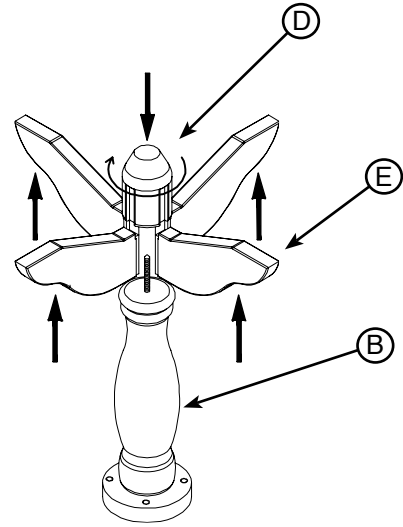

“jane”

r o u n d t a b l e

M o d e l # J N 3 5

w w w . b r a t t d e c o r . c o m

Maintenance:

Periodically inspect the table for loose joints, missing parts or sharp edges. Discontinue using the table if any parts are missing or broken.

Cleaning:

If dirty, wipe the table with a damp cloth.

Storage:

Store in a dry place.

PARTS

C
leg connector
1 pc

E
foot
4 pcs

D
foot connector
1 pc

F

H

F 1/4" x 2" machine screws 2

G

I

G 5/16" x 1" machine screws 4

H 4mm hex key 1

I 5mm hex key 1