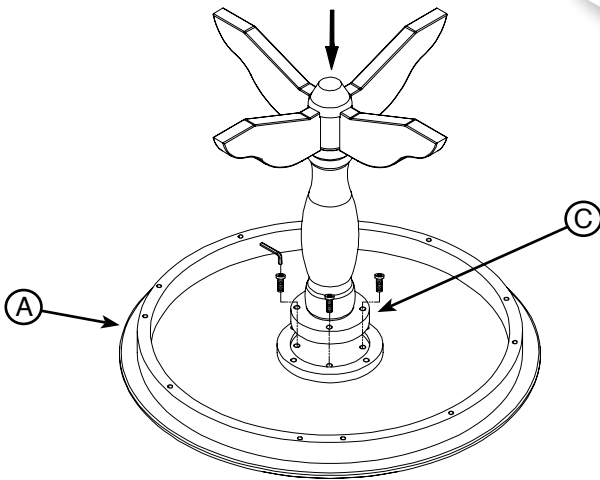

“jane”

r o u n d t a b l e

M o d e l # J N 3 5

w w w . b r a t t d e c o r . c o m

Maintenance:

Periodically inspect the table for loose joints, missing parts or sharp edges. Discontinue using the table if any parts are missing or broken.

Cleaning:

If dirty, wipe the table with a damp cloth.

Storage:

Store in a dry place.

PARTS

C
leg connector
1 pc

E
foot
4 pcs

D
foot connector
1 pc

F

H

F 1/4" x 2" machine screws 2

G

I

G 5/16" x 1" machine screws 4

H 4mm hex key 1

I 5mm hex key 1