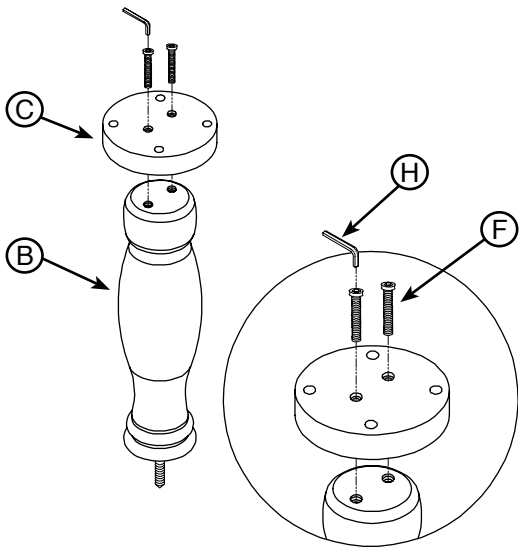

“jane”

r o u n d t a b l e

M o d e l # J N 3 5

w w w . b r a t t d e c o r . c o m

Maintenance:

Periodically inspect the table for loose joints, missing parts or sharp edges. Discontinue using the table if any parts are missing or broken.

Cleaning:

If dirty, wipe the table with a damp cloth.

Storage:

Store in a dry place.

PARTS

C
leg connector
1 pc

E
foot
4 pcs

D
foot connector
1 pc

F

H

F 1/4" x 2" machine screws 2

G

I

G 5/16" x 1" machine screws 4

H 4mm hex key 1

I 5mm hex key 1