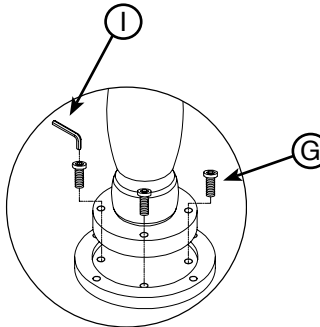

“jane”

r o u n d t a b l e

M o d e l # J N 3 5

w w w . b r a t t d e c o r . c o m

Maintenance:

Periodically inspect the table for loose joints, missing parts or sharp edges. Discontinue using the table if any parts are missing or broken.

Cleaning:

If dirty, wipe the table with a damp cloth.

Storage:

Store in a dry place.

PARTS

C
leg connector
1 pc

E
foot
4 pcs

D
foot connector
1 pc

F

H

F 1/4" x 2" machine screws 2

G

I

G 5/16" x 1" machine screws 4

H 4mm hex key 1

I 5mm hex key 1